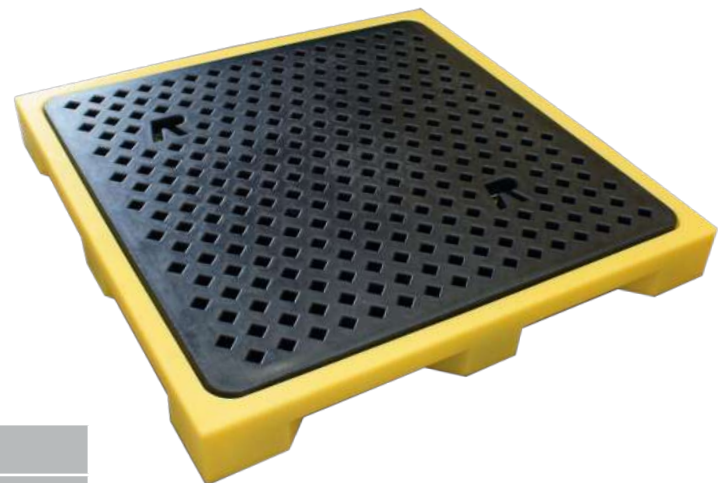

Floor Tray - BF4X

Backed by our 3 year guarantee

A low profile 4-drum floor tray which is only 150mm high and has additional bracing built into the base to create a rigid platform for the rotationally moulded grid mesh deck. This floor tray will accommodate up to 4 x 205ltr drums and has a UDL (Uniform Distributed Load) of 2000kg.

-  100% polyethylene
-  Removable plastic grid for easy clean-up
-  Optional loading and unloading ramp available

SPECIFICATIONS

Length	1310mm
Width	1310mm
Height	150mm
N° of containers:	4 x 205ltr
Tare Weight	32kg
Sump	75ltr
UDL:	2000kg