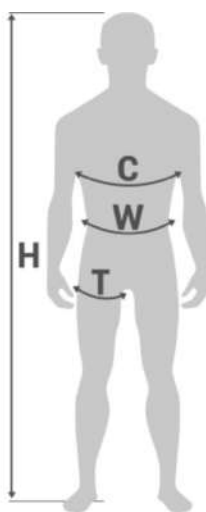

EN 358, EN 361

SPECIAL FEATURES

Suitable for explosion-hazard zones

PARAMETERS

Color black-blue

TAPES

Material polyester

Width 45 mm

ATTACHMENT BUCKLE

Material galvanized steel

CHEST BUCKLE

Material High-carbon steel, galvanised, ABS

Type automatic

SHOULDER STRAP CROSS MEMBER

Material plastic

Soft padding shoulder straps, waist belt, thigh straps

Fall indicators yes

Attachment loop A/2 yes

VARIANTS

ref. no.	size
AB15201X	M - XL
AB15201X	S
AB15201X	XXL
AB15201X	XXXL

FIGURES

DIMENSIONS

	W	H	C	T
M-XL	85 - 120 cm	164 - 180 cm	85 - 100 cm	50 - 75 cm
S	75 - 110 cm	155 - 170 cm	70 - 90 cm	40 - 60 cm
XXL	90 - 140 cm	180 - 195 cm	100 - 130 cm	60 - 85 cm
XXXL	95 - 150 cm	190 - 210 cm	110 - 140 cm	75 - 100 cm