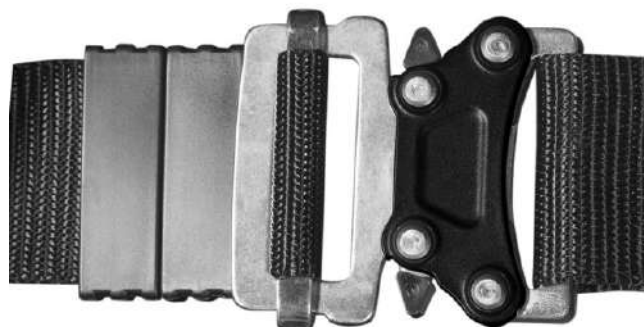

ATTACHMENT BUCKLE

Material galvanized steel

CHEST BUCKLE

Material High-carbon steel, galvanised, ABS

Type automatic

SHOULDER STRAP CROSS MEMBER

Material plastic

Soft padding shoulder straps, waist belt, thigh straps

Fall indicators yes

Attachment loop A/2 yes

VARIANTS

ref. no.	size
AB15201X	M - XL
AB15201X	S
AB15201X	XXL
AB15201X	XXXL

FIGURES

DIMENSIONS

	W	H	C	T
M-XL	85 - 120 cm	164 - 180 cm	85 - 100 cm	50 - 75 cm
S	75 - 110 cm	155 - 170 cm	70 - 90 cm	40 - 60 cm
XXL	90 - 140 cm	180 - 195 cm	100 - 130 cm	60 - 85 cm
XXXL	95 - 150 cm	190 - 210 cm	110 - 140 cm	75 - 100 cm

P-52mX PRO

Safety harnesses

IMPROVED

ADDITIONAL PHOTOS

PHOTOS 360 (ROTATING)

P-52mX PRO

Safety harnesses

IMPROVED