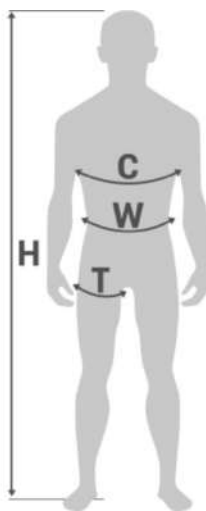

EN 358, EN 361

SPECIAL FEATURES

Suitable for explosion-hazard zones

PARAMETERS

Color black-blue

TAPES

Material polyester

Width 45 mm

Material aluminium

CHEST BUCKLE

Material aluminium

Type automatic

Soft padding shoulder straps, waist belt, thigh straps

VARIANTS

ref. no.	size
AB12201	M - XL
AB12201	XXL

FIGURES

DIMENSIONS

	W	H	C	T
M-XL	85 - 120 cm	164 - 180 cm	85 - 100 cm	50 - 75 cm
XXL	90 - 140 cm	180 - 195 cm	100 - 130 cm	60 - 85 cm

P-22PRO

Safety harness

PRODUCT WITHDRAWN

PHOTOS 360 (ROTATING)

PROTEKT

PROTEKT Grzegorz Laszkiewicz Spolka z o.o. Starorudzka 9, 93-403 Lodz, POLAND
KRS: 0001009727 | REGON: 524047958 | NIP: 7292747932