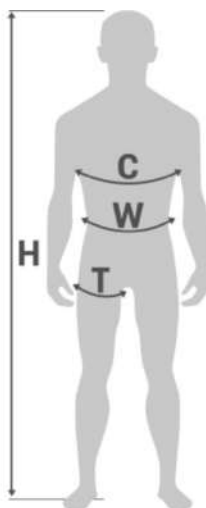

EN 361

SPECIAL FEATURES

Suitable for explosion-hazard zones

Protection for maximum user's weight of 140 kg

PARAMETERS

| | | | |
|---|------------------|--------------------------|------------------|
| Color | blue | Type | manual buckle |
| TAPES | | ATTACHMENT BUCKLE | |
| Material | polyester | Material | galvanized steel |
| Width | 45 mm | CHEST BUCKLE | |
| THREADS | | Material | plastic |
| Material | polyester | | |
| CONNECTING AND ADJUSTING BUCKLES | | | |
| Material | galvanized steel | | |
| ADJUSTING BUCKLES | | | |
| Material | galvanized steel | | |

VARIANTS

| ref. no. | size |
|----------|--------|
| AB10301 | M - XL |
| AB10301 | XXL |
| AB10301 | XXXL |

FIGURES

DIMENSIONS

| | W | H | C | T |
|------|-------------|--------------|--------------|-------------|
| M-XL | 85 - 120 cm | 164 - 180 cm | 85 - 100 cm | 50 - 75 cm |
| XXL | 90 - 140 cm | 180 - 195 cm | 100 - 130 cm | 60 - 85 cm |
| XXXL | 95 - 150 cm | 190 - 210 cm | 110 - 140 cm | 75 - 100 cm |