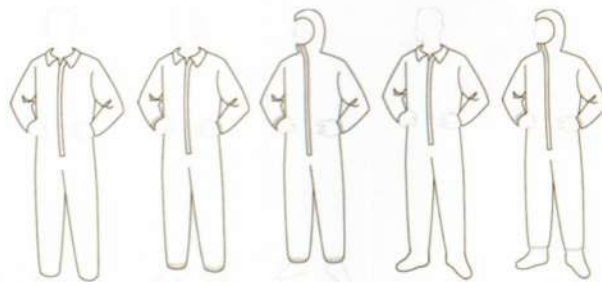

Style 1 XYCVL011   Style 2 XYCVL012   Style 3 XYCVL013   Style 4 XYCVL014   Style 5 XYCVL015